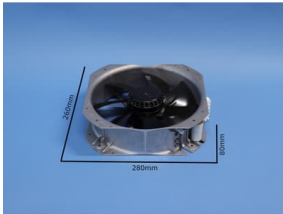

PRODUCT-DETAILS

3ADT754028P0001**W2E 250-HL06-20 230V,50/60Hz; FAN****General Information**

Product ID	3ADT754028P0001
ABB Type Designation	W2E 250-HL06-20 230V,50/60Hz
Catalog Description	W2E 250-HL06-20 230V,50/60Hz; FAN
Long Description	W2E 250-HL06-20 230V,50/60Hz

Dimensions

Product Net Weight	2.876 kg
Package Level 1 Units	1 piece

Technical

Frame Size	Spare_Parts
------------	-------------

Classifications

UNSPSC	40101600
--------	----------

Environmental

WEEE Category	Product Not in WEEE Scope
---------------	---------------------------